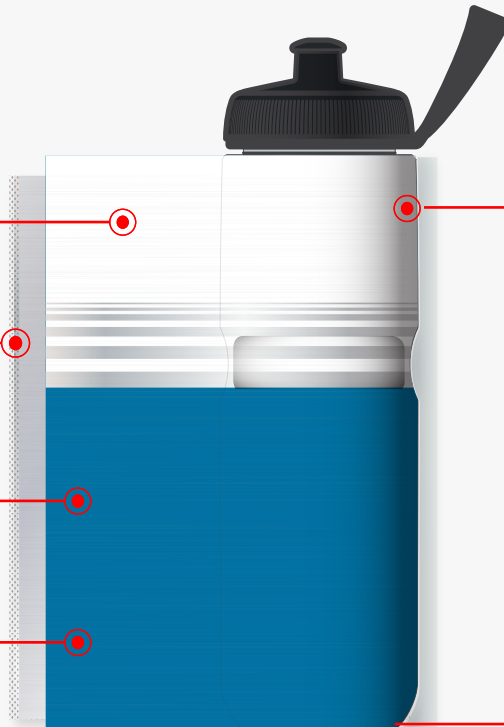

**Effortless Squeeze**

**Tri-Layer Insulation,  
keeps your beverage cold**

**Push/Pull Sport Cap**

Protected Graphic

Insulated Liner

Unlimited Colors

Designed to Fit bike  
cages, backpacks,  
cup holders

**Crafted in Colorado**  
Sourced in the USA  
using local resources  
and sustainable materials