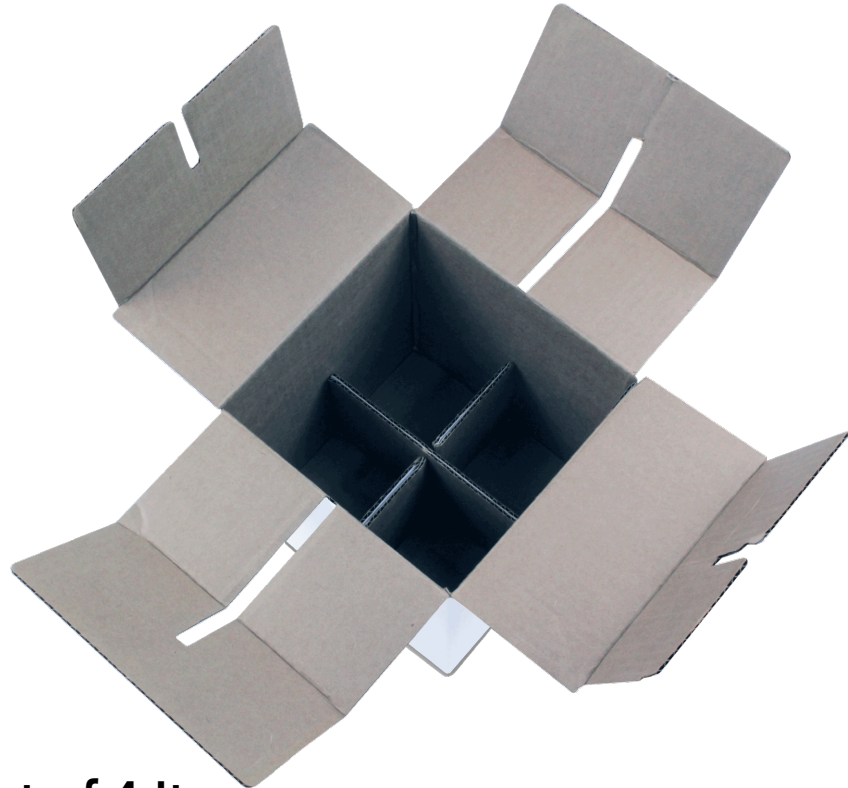

# Mailer Box

Great for sending gifts

**Swig 12 oz.  
Combo Can &  
Bottle Coolers**  
#80004, #80005

[Click to View](#)

**Swig 12 oz. Matte  
Stemless Wine Cup**  
#80012

Item: **#96212**

Size: **8-1/2 x 7-1/2 x 6-1/2**

As low as: **\$8.95**

Minimum Quantity: **48**

**Fits a Set of 4 Items**

[Click to View](#)

**12.5 oz.  
Highball Glass**  
#69113

[Click to View](#)

**16 oz.  
Beer Can Glass**  
#69026

[Click to View](#)

**Swig 12 oz.  
Combo Can &  
Bottle Coolers**  
#80004, #80-80005