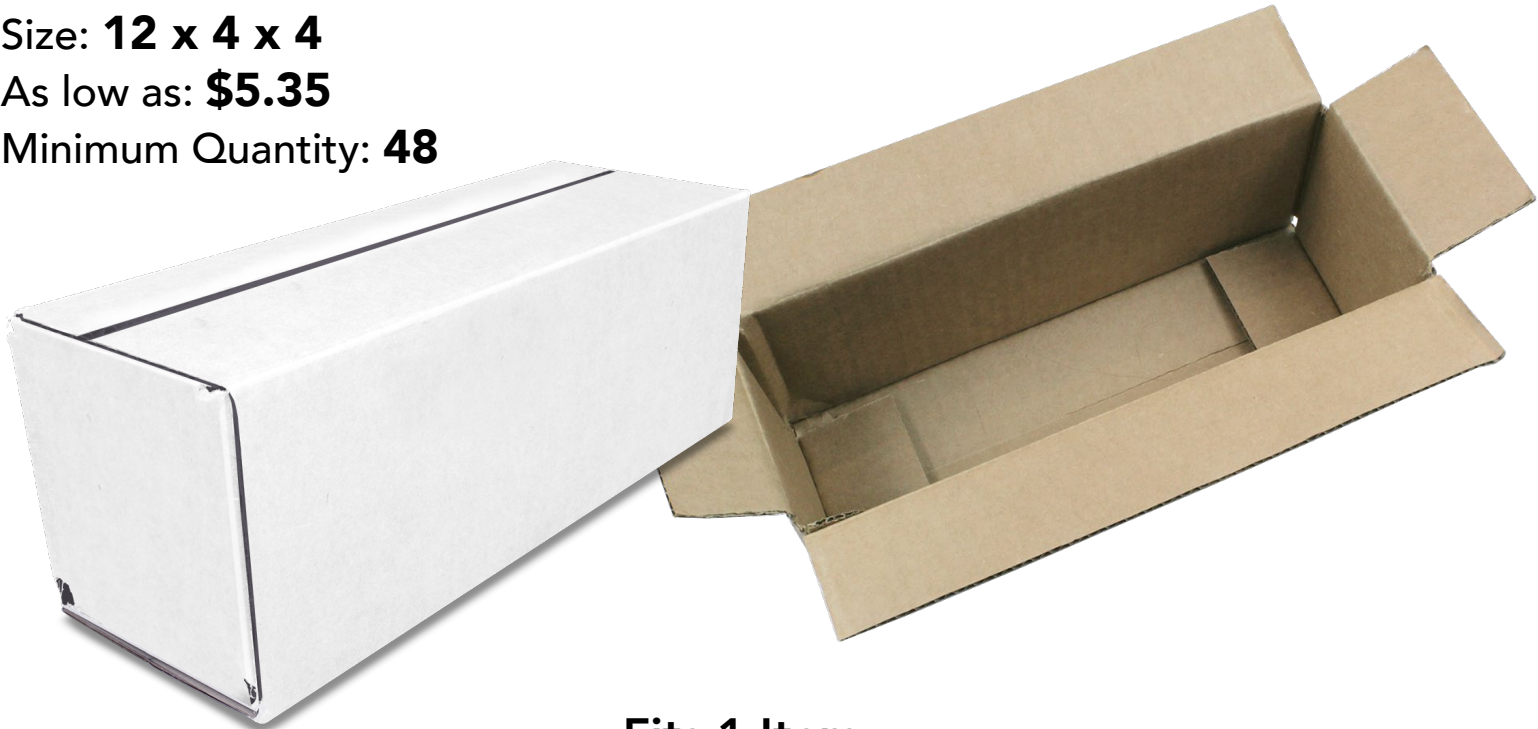

Item: **#96204**

Size: **12 x 4 x 4**

As low as: **$5.35**

Minimum Quantity: **48**

Fits 1 Item

[Click to View](#)

**Halcyon 20 oz.
Sport Bottle w/Push
Button Lid**
#68520, #68530

[Click to View](#)

**Halcyon 30 oz.
Ombre Bottle**
#68630

[Click to View](#)

**Halcyon 17 oz.
Deluxe Bottle**
#68117

[Click to View](#)

**Mood 26 oz.
Stainless Steel Bottle**
#68317

[Click to View](#)

**Halcyon 25 oz.
Stainless Quest Bottle**
#68525

[Click to View](#)

**Halcyon 16 oz.
Voyager Tumbler**
#68616