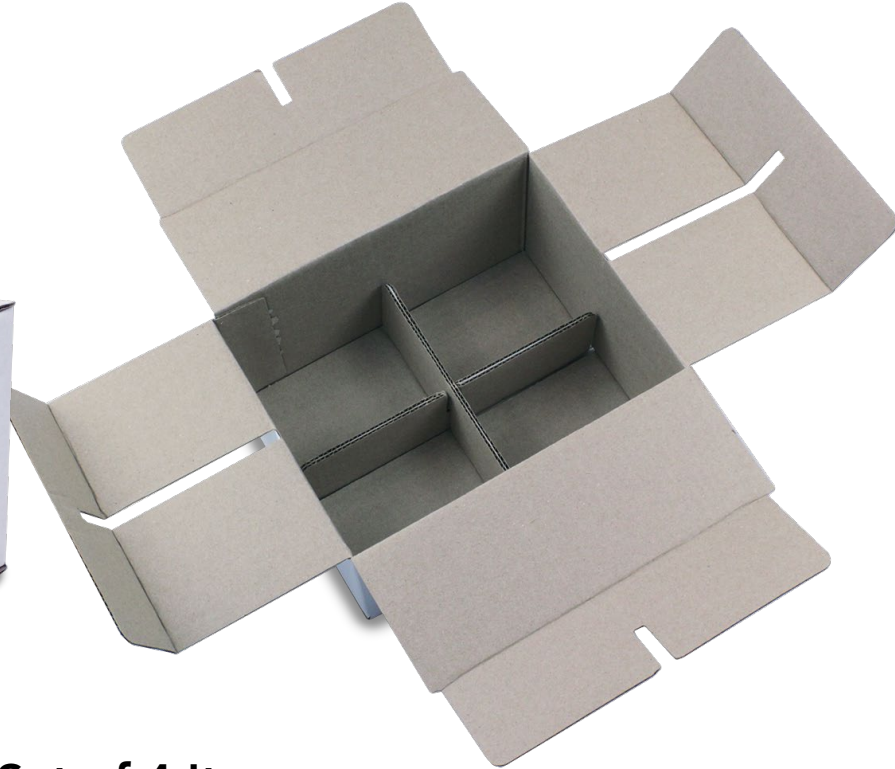

**Swig**

**22 oz. Tumblers**

#80-80020

Item: #96211

Size: 9-3/8 x 7-1/2 x 5-3/8

As low as: \$7.90

Minimum Quantity: 48

Fits a Set of 4 Items