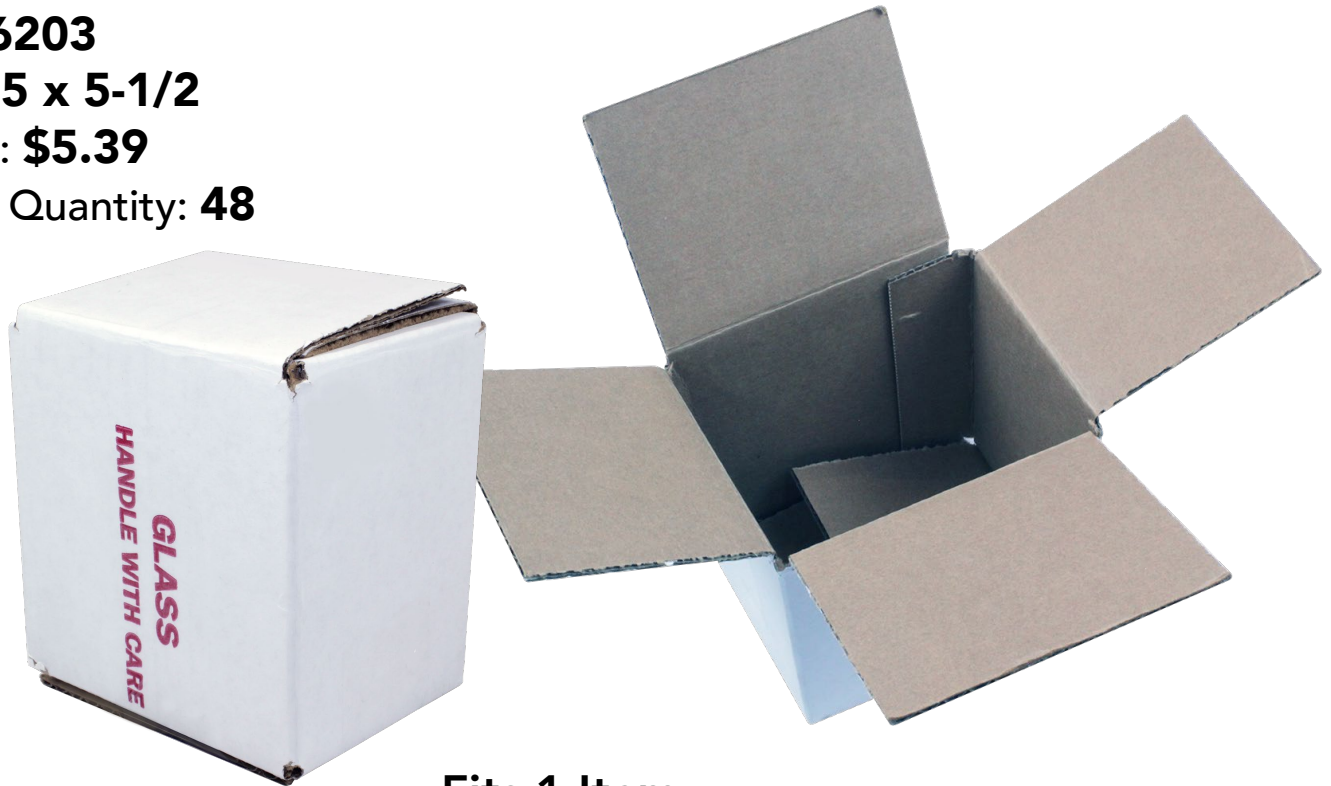

Item: **#96203**

Size: **4 x 5 x 5-1/2**

As low as: **$5.39**

Minimum Quantity: **48**

Fits 1 Item

[Click to View](#)

10 oz. Rocks Glass
#69020

[Click to View](#)

11 oz. Rocks Glass
#69120

[Click to View](#)

17 oz. Stemless
Wine Glass
#69022

[Click to View](#)

11 oz. Mugs
#73610, #73617, #73618,
#73619, #73620

[Click to View](#)

15 oz.
El Grande Mugs
#73615, #73622,
#73623, #73624, #73625

[Click to View](#)

15 oz.
Revolution Mug
#76915, #77915

[Click to View](#)

Halcyon 12 oz.
Amigo Tumbler
#76712

[Click to View](#)

Halcyon 12 oz.
Wine Glasses
#69012, #69112