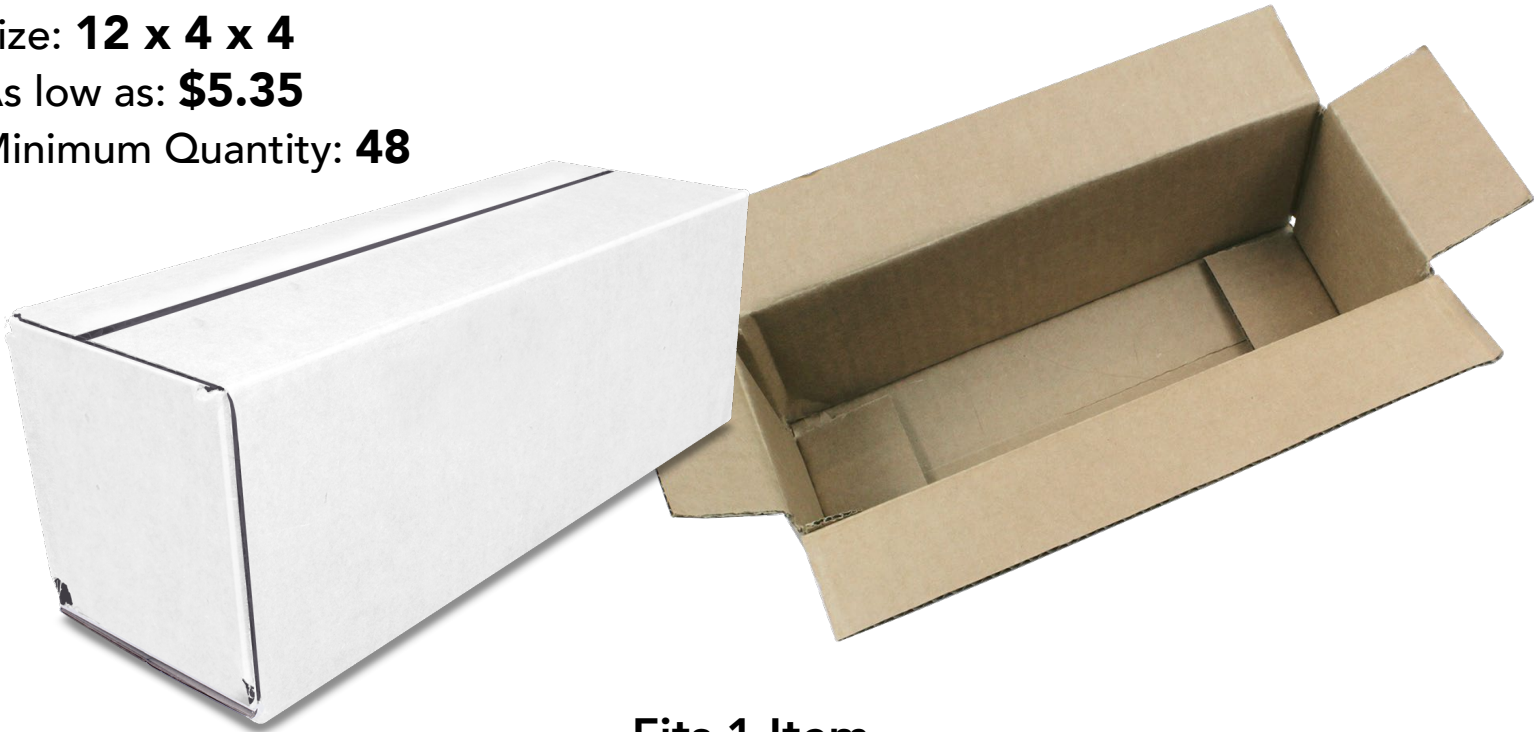

Item: **#96204**

Size: **12 x 4 x 4**

As low as: **$5.35**

Minimum Quantity: **48**

Fits 1 Item

[Click to View](#)

**30 oz.
Ares Tumbler**
#68430

[Click to View](#)

**1 Quart
Glass Milk Bottles**
#69021. #69031

[Click to View](#)

**Bindle
24 oz. Bottle**
#80301

[Click to View](#)

**HIP 19 oz.
Live Eco Bottle**
#80513

[Click to View](#)

**HidrateSpark 21 oz.
PRO Bottles**
#80503, #80504

[Click to View](#)

**HidrateSpark 24 oz.
PRO Tritan Bottles**
#80509, #80510

[Click to View](#)

**HidrateSpark 20 oz.
PRO Tumbler**
#80515