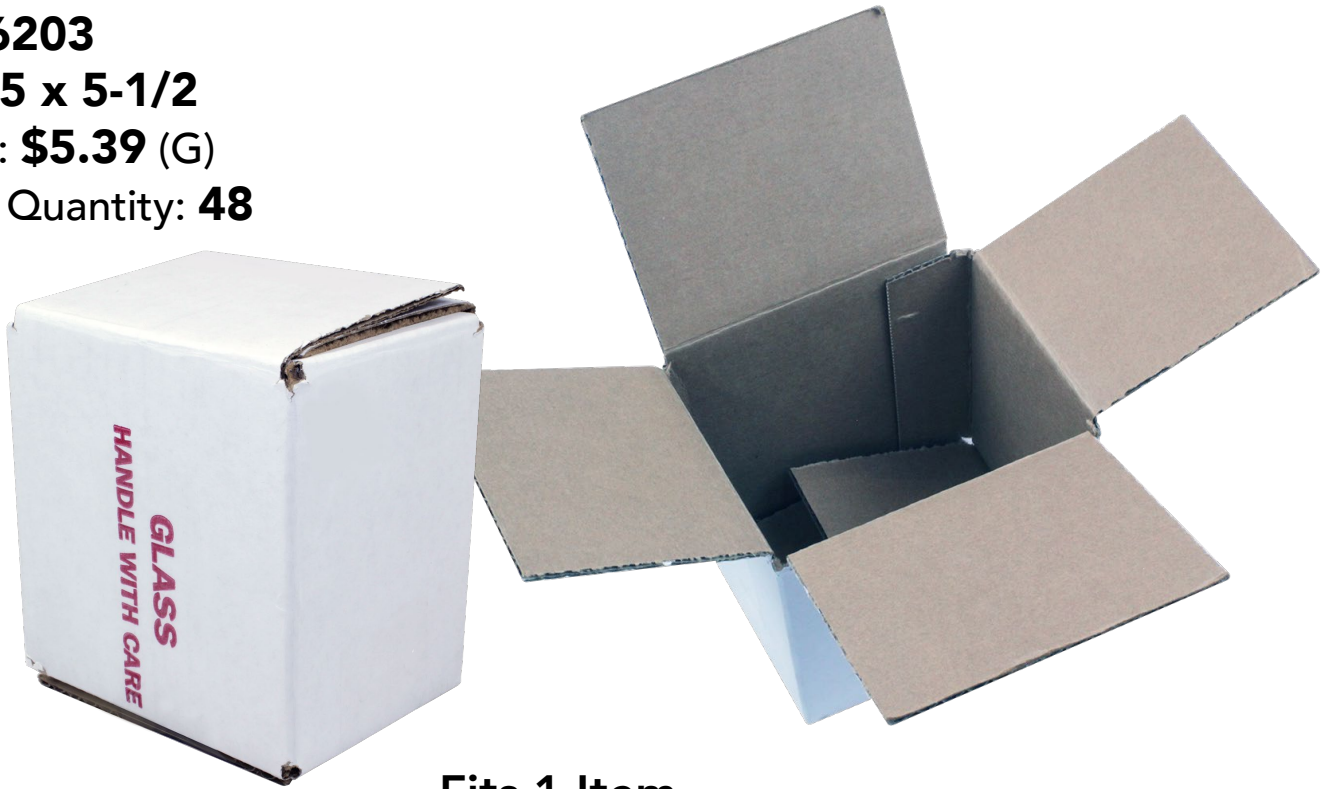

[Click to View](#)

**Takeya 32 oz.
Water Bottle
with Spout Lid**
#80807

[Click to View](#)

**Takeya 40 oz.
Water Bottle
with Spout Lid**
#80808

Item: **#96203**
 Size: **4 x 5 x 5-1/2**
 As low as: **\$5.39 (G)**
 Minimum Quantity: **48**