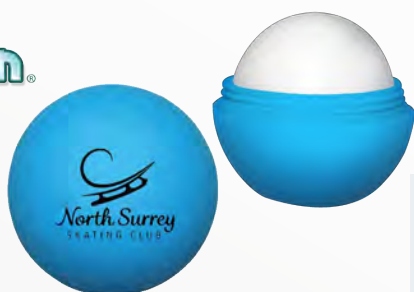

7
COLOR
OPTIONS

Halcyon® Round Lip Balm

- Soft touch feel, rubberized coating • Vanilla flavor
- Individually safety sealed with ingredients and directions

Minimum Qty: 250 • Set Up: $55 (G)
1 Color #42310 As low as: $1.43 (C)
Full Color #80-42310 As low as: $1.55 (C)